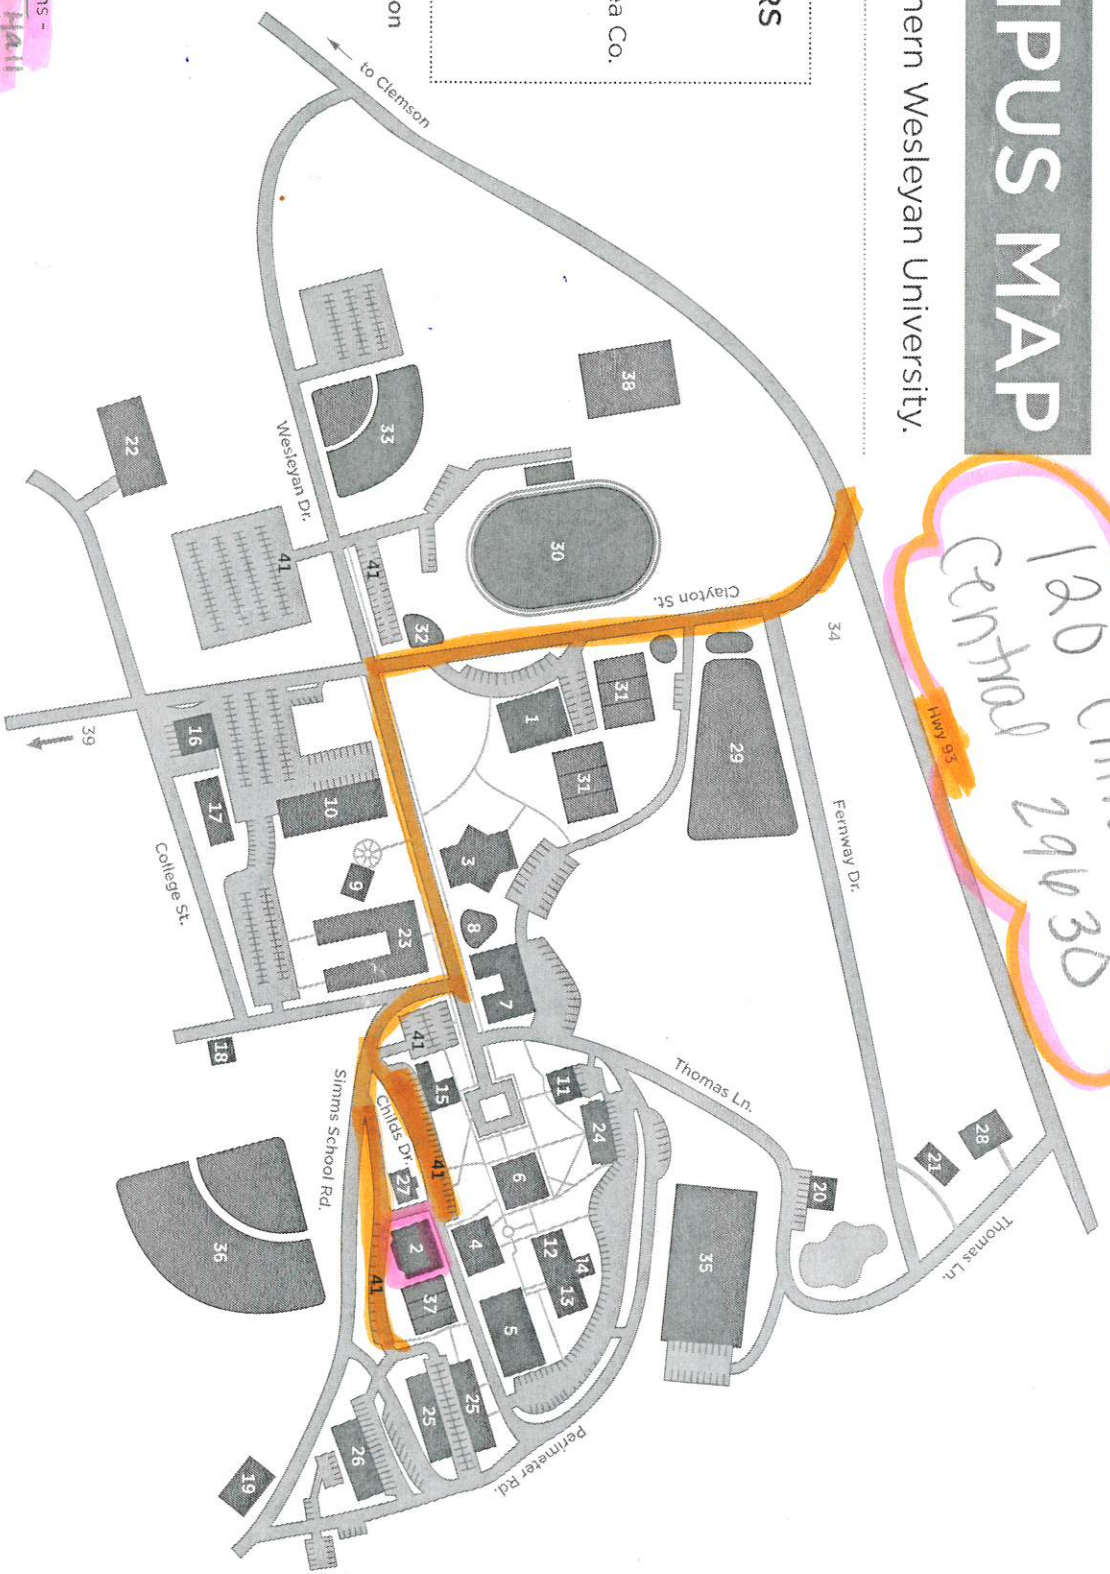

CAMPUS MAP

Welcome to Southern Wesleyan University.

1200 Childs St.
Central 29030

CAMPUS VISITORS

- 1 Admissions
- 2 Dining Commons
- 3 Newton Hobson
- 4 Campus Store
- 4 Blue Hill Coffee & Tea Co.
- 6 Financial Aid
- 6 Academic Records
- 6 Student Accounts
- 11 Human Resources
- 41 Guest Parking

Visit swu.edu/map to view on your mobile device.

CAMPUS BUILDINGS

- 1 Welcome Center
- 2 University Dining Commons - **The Founders Barnhart Hall**
- 3 Newton Hobson Chapel and Fine Arts Center
- 4 Jennings Campus Life Center
- 5 Tysinger Athletic Center
- 6 Rickman Library
- 7 Nicholson-Mitchell Christian Ministry Center
- 9 Freedom's Hill Church
- 10 Newby Education Center
- 11 Correll Hall - Administration
- 12 Brower Classroom Building
- 13 Gibson Science Building

CAMPUS HOUSING

- 14 Ellenburg Lecture Hall
- 15 Folger Auditorium
- 16 Terry Hall
- 17 Terry Hall Annex - Print Shop
- 18 Criminal Justice Crime Lab
- 19 Physical Plant
- 20 Bryant Lodge
- 21 President's Home
- 24 Warriors CARE Center
- 22 Jericho Project
- 23 Joiner Hilson Complex
- 24 Stuart-Bennett Hall - Onelife
- 25 Apartments
- 26 Mullinax Hall
- 27 Childs Hall
- 28 Eagles Rest

RECREATIONAL AREAS

- 4 Jennings Campus Life Center
- 5 Tysinger Athletic Center
- 8 Dupin Celebration Amphitheater
- 29 P.B. Wood Golf Practice Range
- 31 Cox Tennis Complex
- 32 Sheriff National Guard Memorial Flag Plaza
- 33 Varsity Field - Softball
- 34 Cross Country Trail
- 35 Childs Field - Soccer
- 36 Connor Field - Baseball
- 37 Warrior Pit - Outdoor Recreation Courts
- 38 Intramural Field
- 39 SWU/Central Bike Trail